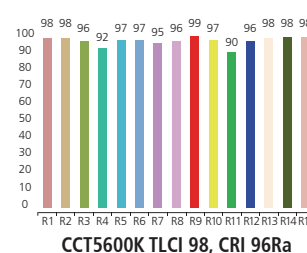

Specifications

Spec.	FL-B25	FL-B50
Light Output	750lux @1m; 3200K / 800lux @1m; 5600K	1500lux @1m; 3200K / 1600lux @1m; 5600K
Power Consumption	25W	50W
CRI / TLCI	CRI 96-98 / TLCI 98	CRI 96-98 / TLCI 98
Color Temperature	3200K / 5600K	3200K / 5600K
Dimmer	0~100% DIM / Manual	0~100% DIM / Manual
Output Connector (Waterproof)	4Pin	4Pin
Mat IP Rating	IP64	IP64
Input	15V DC (2Pin)	15V DC (2Pin)
Beam Angle	120°	120°
LEDs	240	480
Dimensions (mm)	245 × 136.5	245 × 245
Weight (g)	346	397

Spectrum Report

Specifications

Spec.	EX 600	EX 1200	EX 1800
Light Output	1900lux @1m; 2700K, 2000lux @1m; 6500K	3800lux @1m; 2700K, 4000lux @1m; 6500K	5700lux @1m; 2700K, 6000lux @1m; 6500K
Power Consumption	60W	120W	180W
CRI / TLCI	CRI 96-98 / TLCI 98	CRI 96-98 / TLCI 98	CRI 96-98 / TLCI 98
Color Temperature	2700K-6500K	2700K-6500K	2700K-6500K
Dimmer	0-100% DIM DMX 512 / Manual	0-100% DIM DMX 512 / Manual	0-100% DIM DMX 512 / Manual
Color Temp. Control	100K Steps	100K Steps	100K Steps
Input	12-24V DC (4Pin)	12-24V DC (4Pin)	12-24V DC (4Pin)
DC Out	5V DC Out (USB for WDMX)	5V DC Out (USB for WDMX)	5V DC Out (USB for WDMX)
DMX In / Out	5Pin XLR	5Pin XLR	5Pin XLR
Beam Angle	120°	120°	120°
LEDs	576	1152	1728
Battery Mounts	V-Mount / Gold Mount	V-Mount / Gold Mount	V-Mount / Gold Mount
Dimensions (mm)	385 × 317 × 88	665 × 317 × 88	945 × 317 × 88
Weight (kg)	2.8	4.5	6.0