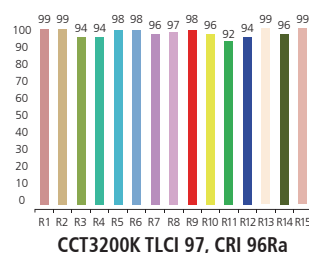

Specifications

Spec.	FL-B25	FL-B50
Light Output	750lux @1m; 3200K / 800lux @1m; 5600K	1500lux @1m; 3200K / 1600lux @1m; 5600K
Power Consumption	25W	50W
CRI / TLCI	CRI 96-98 / TLCI 98	CRI 96-98 / TLCI 98
Color Temperature	3200K / 5600K	3200K / 5600K
Dimmer	0~100% DIM / Manual	0~100% DIM / Manual
Output Connector (Waterproof)	4Pin	4Pin
Mat IP Rating	IP64	IP64
Input	15V DC (2Pin)	15V DC (2Pin)
Beam Angle	120°	120°
LEDs	240	480
Dimensions (mm)	245 × 136.5	245 × 245
Weight (g)	346	397

Spectrum Report

Specifications

Spec.	EX 600	EX 1200	EX 1800
Light Output	1900lux @1m; 2700K, 2000lux @1m; 6500K	3800lux @1m; 2700K, 4000lux @1m; 6500K	5700lux @1m; 2700K, 6000lux @1m; 6500K
Power Consumption	60W	120W	180W
CRI / TLCI	CRI 96-98 / TLCI 98	CRI 96-98 / TLCI 98	CRI 96-98 / TLCI 98
Color Temperature	2700K-6500K	2700K-6500K	2700K-6500K
Dimmer	0-100% DIM DMX 512 / Manual	0-100% DIM DMX 512 / Manual	0-100% DIM DMX 512 / Manual
Color Temp. Control	100K Steps	100K Steps	100K Steps
Input	12-24V DC (4Pin)	12-24V DC (4Pin)	12-24V DC (4Pin)
DC Out	5V DC Out (USB for WDMX)	5V DC Out (USB for WDMX)	5V DC Out (USB for WDMX)
DMX In / Out	5Pin XLR	5Pin XLR	5Pin XLR
Beam Angle	120°	120°	120°
LEDs	576	1152	1728
Battery Mounts	V-Mount / Gold Mount	V-Mount / Gold Mount	V-Mount / Gold Mount
Dimensions (mm)	385 × 317 × 88	665 × 317 × 88	945 × 317 × 88
Weight (kg)	2.8	4.5	6.0