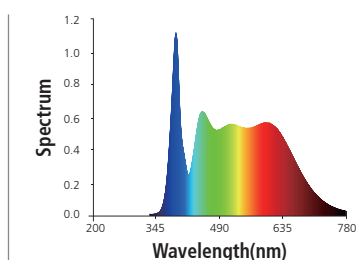

Spectrum Report