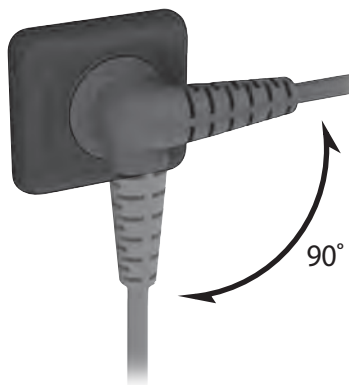

- RL21-75
- RL31-100
- RL31-150

Separately and Together, Easy and Various Installation

Fomex RollLite is an innovative LED lighting system that can be transformed freely depending on the location and circumstances. Mats can be combined to expand to the desired size as needed. Fomex RollLite uses an integral snap-grommet to allow quick and easy installation on the Butterfly, X-mounts for stand, ceilings or more.

Perfect and Delicate Color

Fomex RollLite is precise LED lighting to express color that is perfect under any circumstances. Fomex RollLite maximizes color flexibility, allowing you to choose a color temperatures from 2700K to 6500K and ensures TLCI98 and CRI96 to achieve the most exact color with your intent to look at the subject.

Protected

The RollLite is made of a unique antibacterial textile, with IP64 protection against dust and water splashes from any direction.

Connector

The connector can be set to operate horizontally or vertically (90deg adjustment).