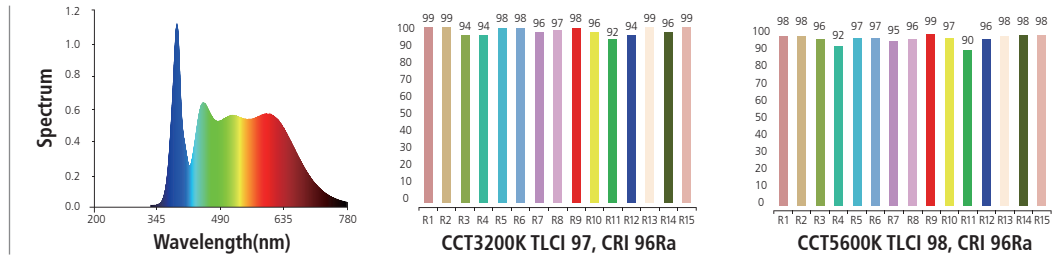

Spectrum Report

Specification

Spec.	RL21 – 75	RL31 – 100	RL31 – 150
Light Output	1500lux @1m; 2700K, 1720lux @1m; 6500K	2000lux @1m; 2700K, 2300lux @1m; 6500K	3100lux @1m; 2700K, 3500lux @1m; 6500K
Power Consumption	75W	100W	150W
CRI / TLCI	CRI 96~98 / TLCI 98	CRI 96~98 / TLCI 98	CRI 96~98 / TLCI 98
Color Temperature	2700K~6500K	2700K~6500K	2700K~6500K
Dimmer	0~100% DIM / DMX 512 / Manual	0~100% DIM / DMX 512 / Manual	0~100% DIM / DMX 512 / Manual
Color Temp. Control	100K Steps	100K Steps	100K Steps
Output Connector (Waterproof)	6Pin × 1	6Pin × 1	6Pin × 1
Mat IP Rating	IP64	IP64	IP64
Input	12-24V DC (4Pin)	12-24V DC (4Pin)	12-24V DC (4Pin)
DC Out	5V DC Out (USB for WDMX)	5V DC Out (USB for WDMX)	5V DC Out (USB for WDMX)
DMX In / Out	5Pin XLR	5Pin XLR	5Pin XLR
Beam Angle	120°	120°	120°
LEDs	312	432	684
Battery Mounts	V-Mount / Gold Mount	V-Mount / Gold Mount	V-Mount / Gold Mount
Mat Dimensions (ft)	2' × 1' (66 × 34cm)	3' × 1' (91 × 46cm)	3' × 1' (91 × 46cm)
Mat Weight (g)	440	700	720

Spec.	RL33 – 200	RL33 – 300	RL66 – 1200
Light Output	4000lux @1m; 2700K, 4600lux @1m; 6500K	6200lux @1m; 2700K, 7000lux @1m; 6500K	24800lux @1m; 2700K, 28000lux @1m; 6500K
Power Consumption	200W	300W	1200W
CRI / TLCI	CRI 96~98 / TLCI 98	CRI 96~98 / TLCI 98	CRI 96~98 / TLCI 98
Color Temperature	2700K~6500K	2700K~6500K	2700K~6500K
Dimmer	0~100% DIM / DMX 512 / Manual	0~100% DIM / DMX 512 / Manual	0~100% DIM / DMX 512 / Manual
Color Temp. Control	100K Steps	100K Steps	100K Steps
Output Connector (Waterproof)	9Pin × 1, 6Pin × 2	9Pin × 1, 6Pin × 2	18Pin × 1, 9Pin × 4
Mat IP Rating	IP64	IP64	IP64
Input	80~260V AC, 50~60HZ / 24V DC	80~260V AC, 50~60HZ / 24V DC	80~260V AC, 50~60HZ / 48V DC
DC Out	5V DC Out (USB for WDMX)	5V DC Out (USB for WDMX)	5V DC Out (USB for WDMX)
DMX In / Out	5Pin XLR	5Pin XLR	5Pin XLR
Beam Angle	120°	120°	120°
LEDs	864	1368	5472
Battery Mounts	-	-	-
Mat Dimensions (ft)	3' × 3' (91 × 91cm)	3' × 3' (91 × 91cm)	6' × 6' (180 × 180cm)
Mat Weight (g)	1400	1440	5760